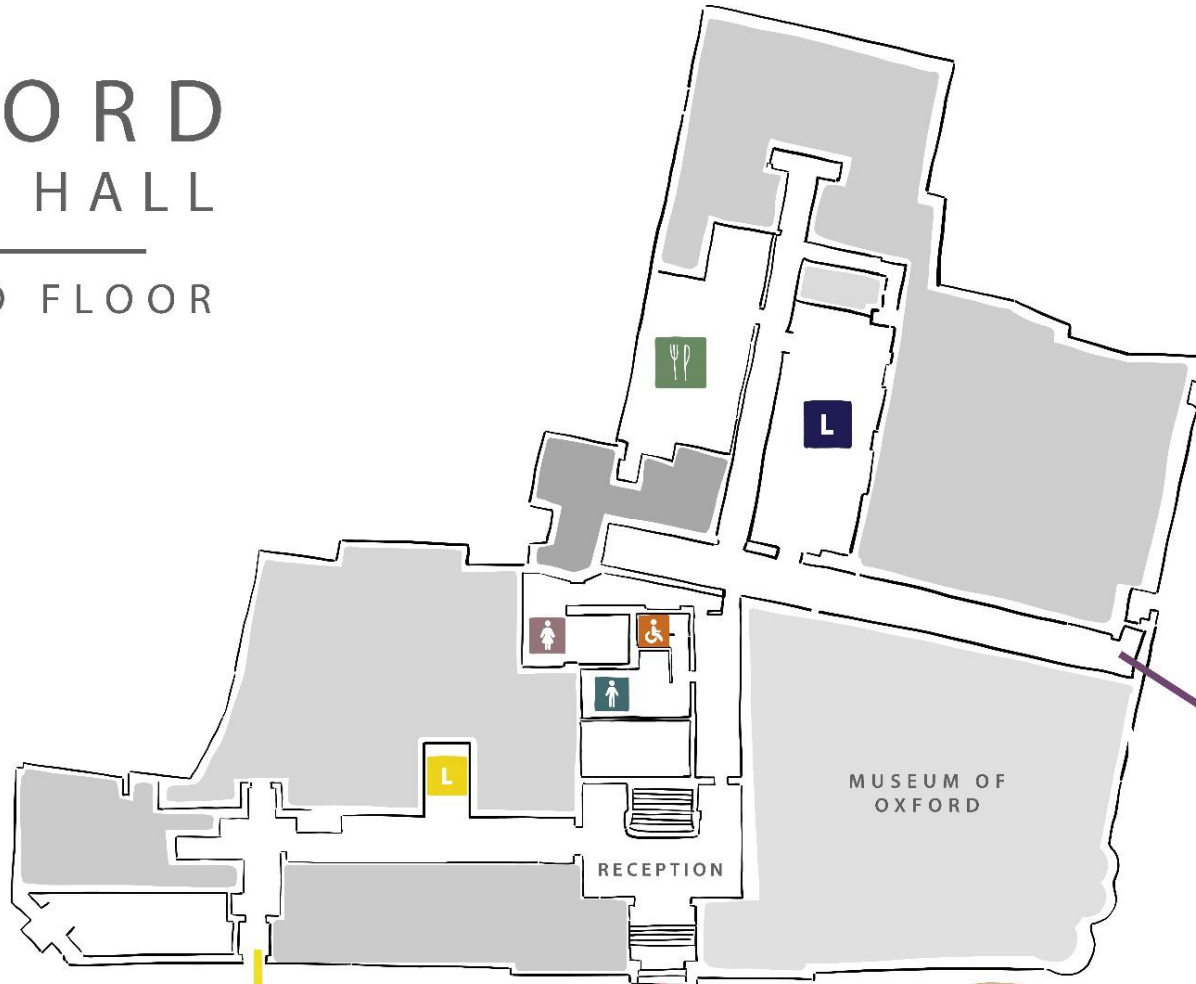

# OXFORD TOWN HALL

---

## GROUND FLOOR

-  MENS
-  LADIES
-  DISABLED
-  CAFE
-  LONG ROOM
-  LIFT

LEVEL ENTRANCE

FRONT  
ENTRANCE

BLUE BOAR  
STREET EXIT

# OXFORD TOWN HALL FIRST FLOOR

-  MENS
-  LADIES
-  DISABLED
-  LIFT

MAIN HALL

COUNCIL CHAMBER

LANDING

ST ALDATE'S ROOM