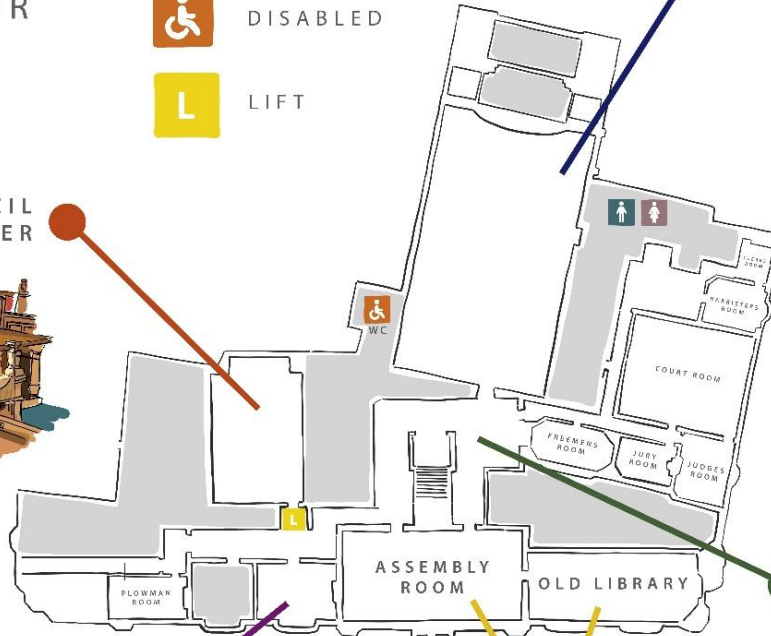

## GROUND FLOOR

-  MENS
-  LADIES
-  DISABLED
-  CAFE
-  LONG ROOM
-  LIFT

LEVEL ENTRANCE

FRONT  
ENTRANCE

BLUE BOAR  
STREET EXIT

# OXFORD TOWN HALL FIRST FLOOR

-  MENS
-  LADIES
-  DISABLED
-  LIFT

MAIN HALL

COUNCIL CHAMBER

LANDING

ST ALDATE'S ROOM