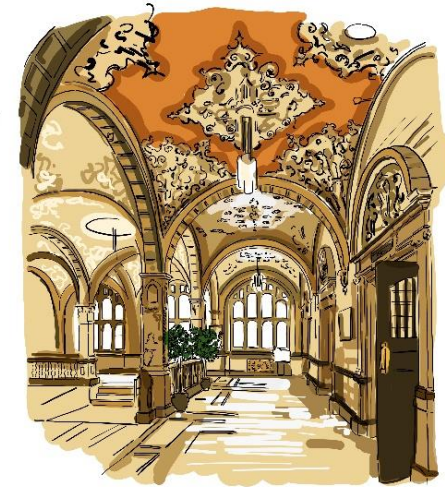

## GROUND FLOOR

-  MENS
-  LADIES
-  DISABLED
-  CAFE
-  LONG ROOM
-  LIFT

LEVEL ENTRANCE

FRONT  
ENTRANCE

BLUE BOAR  
STREET EXIT

# OXFORD TOWN HALL FIRST FLOOR

-  MENS
-  LADIES
-  DISABLED
-  LIFT

MAIN HALL

COUNCIL CHAMBER

LANDING

ST ALDATE'S ROOM