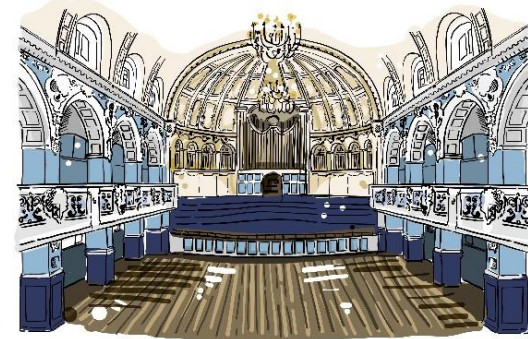

## GROUND FLOOR

-  MENS
-  LADIES
-  DISABLED
-  CAFE
-  LONG ROOM
-  LIFT

LEVEL ENTRANCE

FRONT  
ENTRANCE

BLUE BOAR  
STREET EXIT

# OXFORD TOWN HALL FIRST FLOOR

-  MENS
-  LADIES
-  DISABLED
-  LIFT

MAIN HALL

COUNCIL CHAMBER

LANDING

ST ALDATE'S ROOM