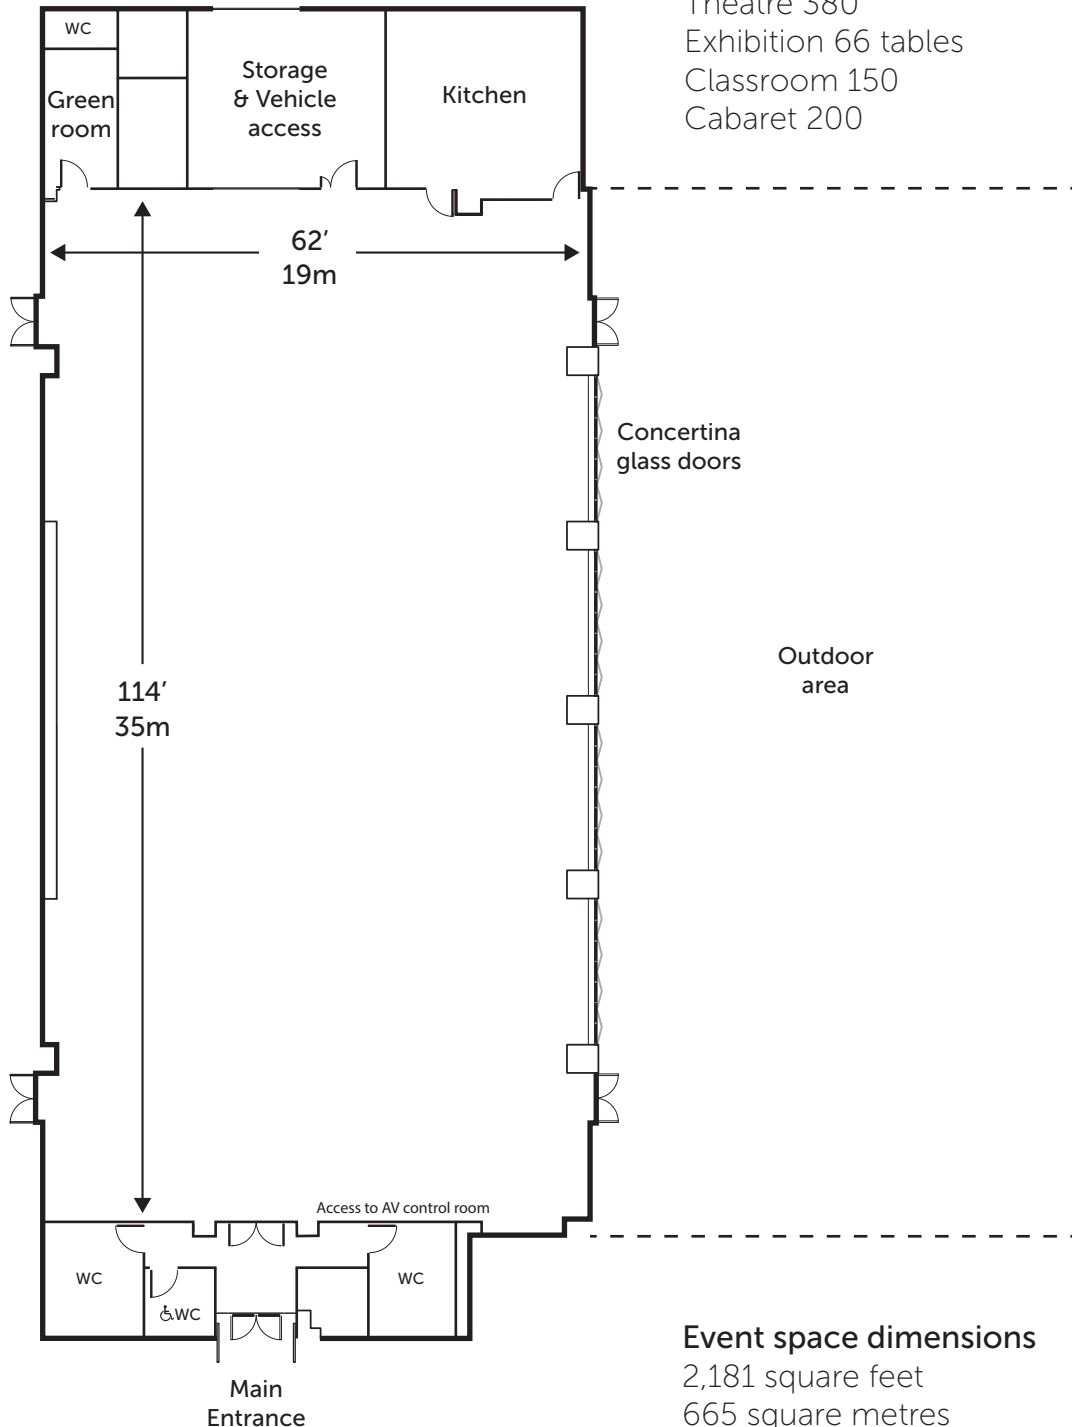

LONGLEAT

Venue Plan: The Longhouse

Capacity:

- Reception 500
- Dining (long tables) 200+
- Dining (round tables) 330
- Dinner dance 280
- Theatre 380
- Exhibition 66 tables
- Classroom 150
- Cabaret 200

Event space dimensions

- 2,181 square feet
- 665 square metres
- Height: 9m / 29'